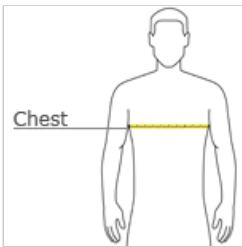

Wink® Men's Premiere Flex™ V-Neck Top WW5068

- 78/20/2 poly/rayon/spandex
- V-neckline
- Shoulder badge loop
- Left chest pocket with pen slot
- Top-loading front pockets with interior right pocket
- Side vents
- Wink heat transfer logo at left hem
- Modern fit

CARE INSTRUCTIONS

Machine Wash Cold With Like Colors. Gentle Cycle. Use Only Non-Chlorine Bleach When Needed. Tumble Dry Low. Remove Promptly From Dryer. Cool Iron When Needed.

front

back

HOW TO MEASURE

CHEST WIDTH
Measure under the arm and around the fullest part of the chest with arms down, keeping tape horizontal.

SIZE CHART

	XS	S	M	L	XL	2XL	3XL	4XL	5XL
Chest	34-35	36-38	39-41	42-45	46-49	50-53	54-57	58-60	61-64

COLOR INFORMATION

Black
PMS PROCESS
BLACK C

Ceil Blue
PMS 659C

Navy
PMS 654C

Pewter
PMS 432C

Royal
PMS 2145C