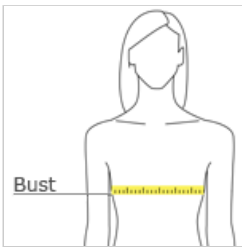

# Wink® Women's Premiere Flex™ Full-Zip Scrub Jacket WW4088

- 78/20/2 poly/rayon/spandex
- Zippered front closure
- Shoulder badge loop
- Rib knit cuffs
- Top-loading front pockets with interior pockets
- Side vents
- Wink heat transfer logo at left pocket
- Modern fit

**CARE INSTRUCTIONS**

Machine Wash Cold With Like Colors. Gentle Cycle. Use Only Non-Chlorine Bleach When Needed. Tumble Dry Low. Remove Promptly From Dryer. Cool Iron When Needed.

front

back

**HOW TO MEASURE**

**BUST**  
Measure under the arm and around the fullest part of the bust with arms down, keeping tape horizontal.

**SIZE CHART**

	2XS	XS	S	M	L	XL	2XL	3XL	4XL	5XL
Size	0	2-4	6-8	10-12	14-16	18-20	22-24	26-28	30-32	34-36
Bust	30-31	32-33	34-35	36-38	39-42	43-46	47-50	51-54	55-58	59-62