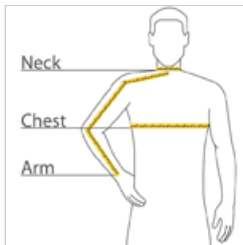

- 4.5-ounce, 55/45 cotton/poly
- Button-down collar
- Dyed-to-match buttons
- Left chest pocket
- Back box pleat
- Rounded adjustable cuffs
- White, Athletic Gold, Texas Orange, Red, Burgundy, Coffee Bean, Light Blue, Navy, Classic Navy, Steel Grey, Purple and Black have a Light Stone contrast neckband.
- Light Stone and Royal have a Classic Navy contrast neckband.
- Dark Green has a Navy contrast neckband.

front

back

**CARE INSTRUCTIONS**

Machine wash warm with like colors. Only non-chlorine bleach when needed. Tumble dry low. Warm iron if necessary.

**HOW TO MEASURE**

**CHEST WIDTH**

Measure under the arm and around the fullest part of the chest with arms down, keeping tape horizontal.

**NECK**

Measure around the fullest part of the neck at the base.

**ARM**

Place hand on hip. Start at the center of the back of the neck and measure across the shoulder, to the elbow, and then down to the wrist.