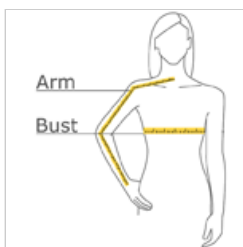

- 4.5-ounce, 55/45 cotton/poly
- Traditional, relaxed look
- Open collar
- Dyed-to-match buttons
- Adjustable cuffs
- White, Athletic Gold, Texas Orange, Red, Burgundy, Coffee Bean, Light Blue, Navy, Classic Navy, Steel Grey, Purple and Black have a Light Stone contrast neckband.
- Light Stone and Royal have a Classic Navy contrast neckband.
- Dark Green has a Navy contrast neckband.

front

back

**CARE INSTRUCTIONS**

Machine wash warm with like colors. Only non-chlorine bleach when needed. Tumble dry low. Warm iron if necessary.

**HOW TO MEASURE**

**BUST**

Measure under the arm and around the fullest part of the bust with arms down, keeping tape horizontal.

**ARM**

Place hand on hip. Start at the center of the back of the neck and measure across the shoulder, to the elbow, and then down to the wrist.

**SIZE CHART**

	XS	S	M	L	XL	XXL	3XL	4XL	5XL	6XL
Size	2	4/6	8/10	12/14	16/18	20/22	24/26	28/30	32/34	36/38
Bust	32-34	35-36	37-38	39-41	42-44	45-47	48-51	52-55	56-59	60-63
Arm	30-30 3/4	30 3/4-31 1/2	31 1/2-32	32-32 1/2	32 1/2 - 33	33-33 3/8	33 3/8-33 3/4	33 3/4-34 1/2	34 1/4-34 3/4	34 1/2-35